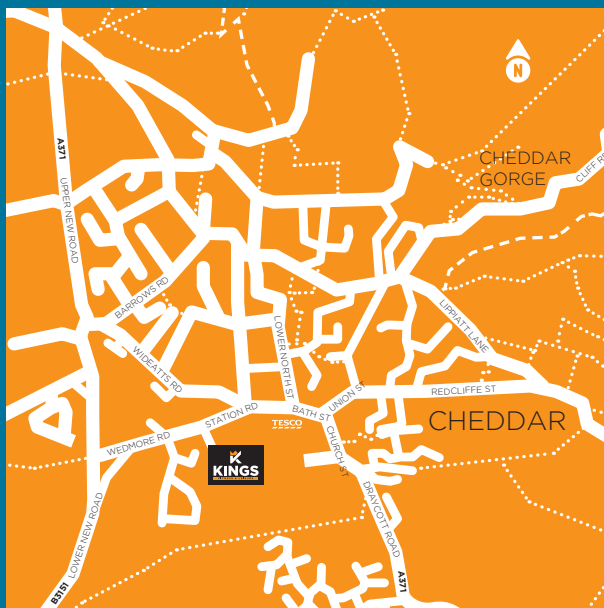

KINGS FITNESS & LEISURE, STATION ROAD, CHEDDAR, SOMERSET, BS27 3AH
01934 744939 • ENQUIRIES@KINGSFITNESS.CO.UK • WWW.KINGSFITNESS.CO.UK